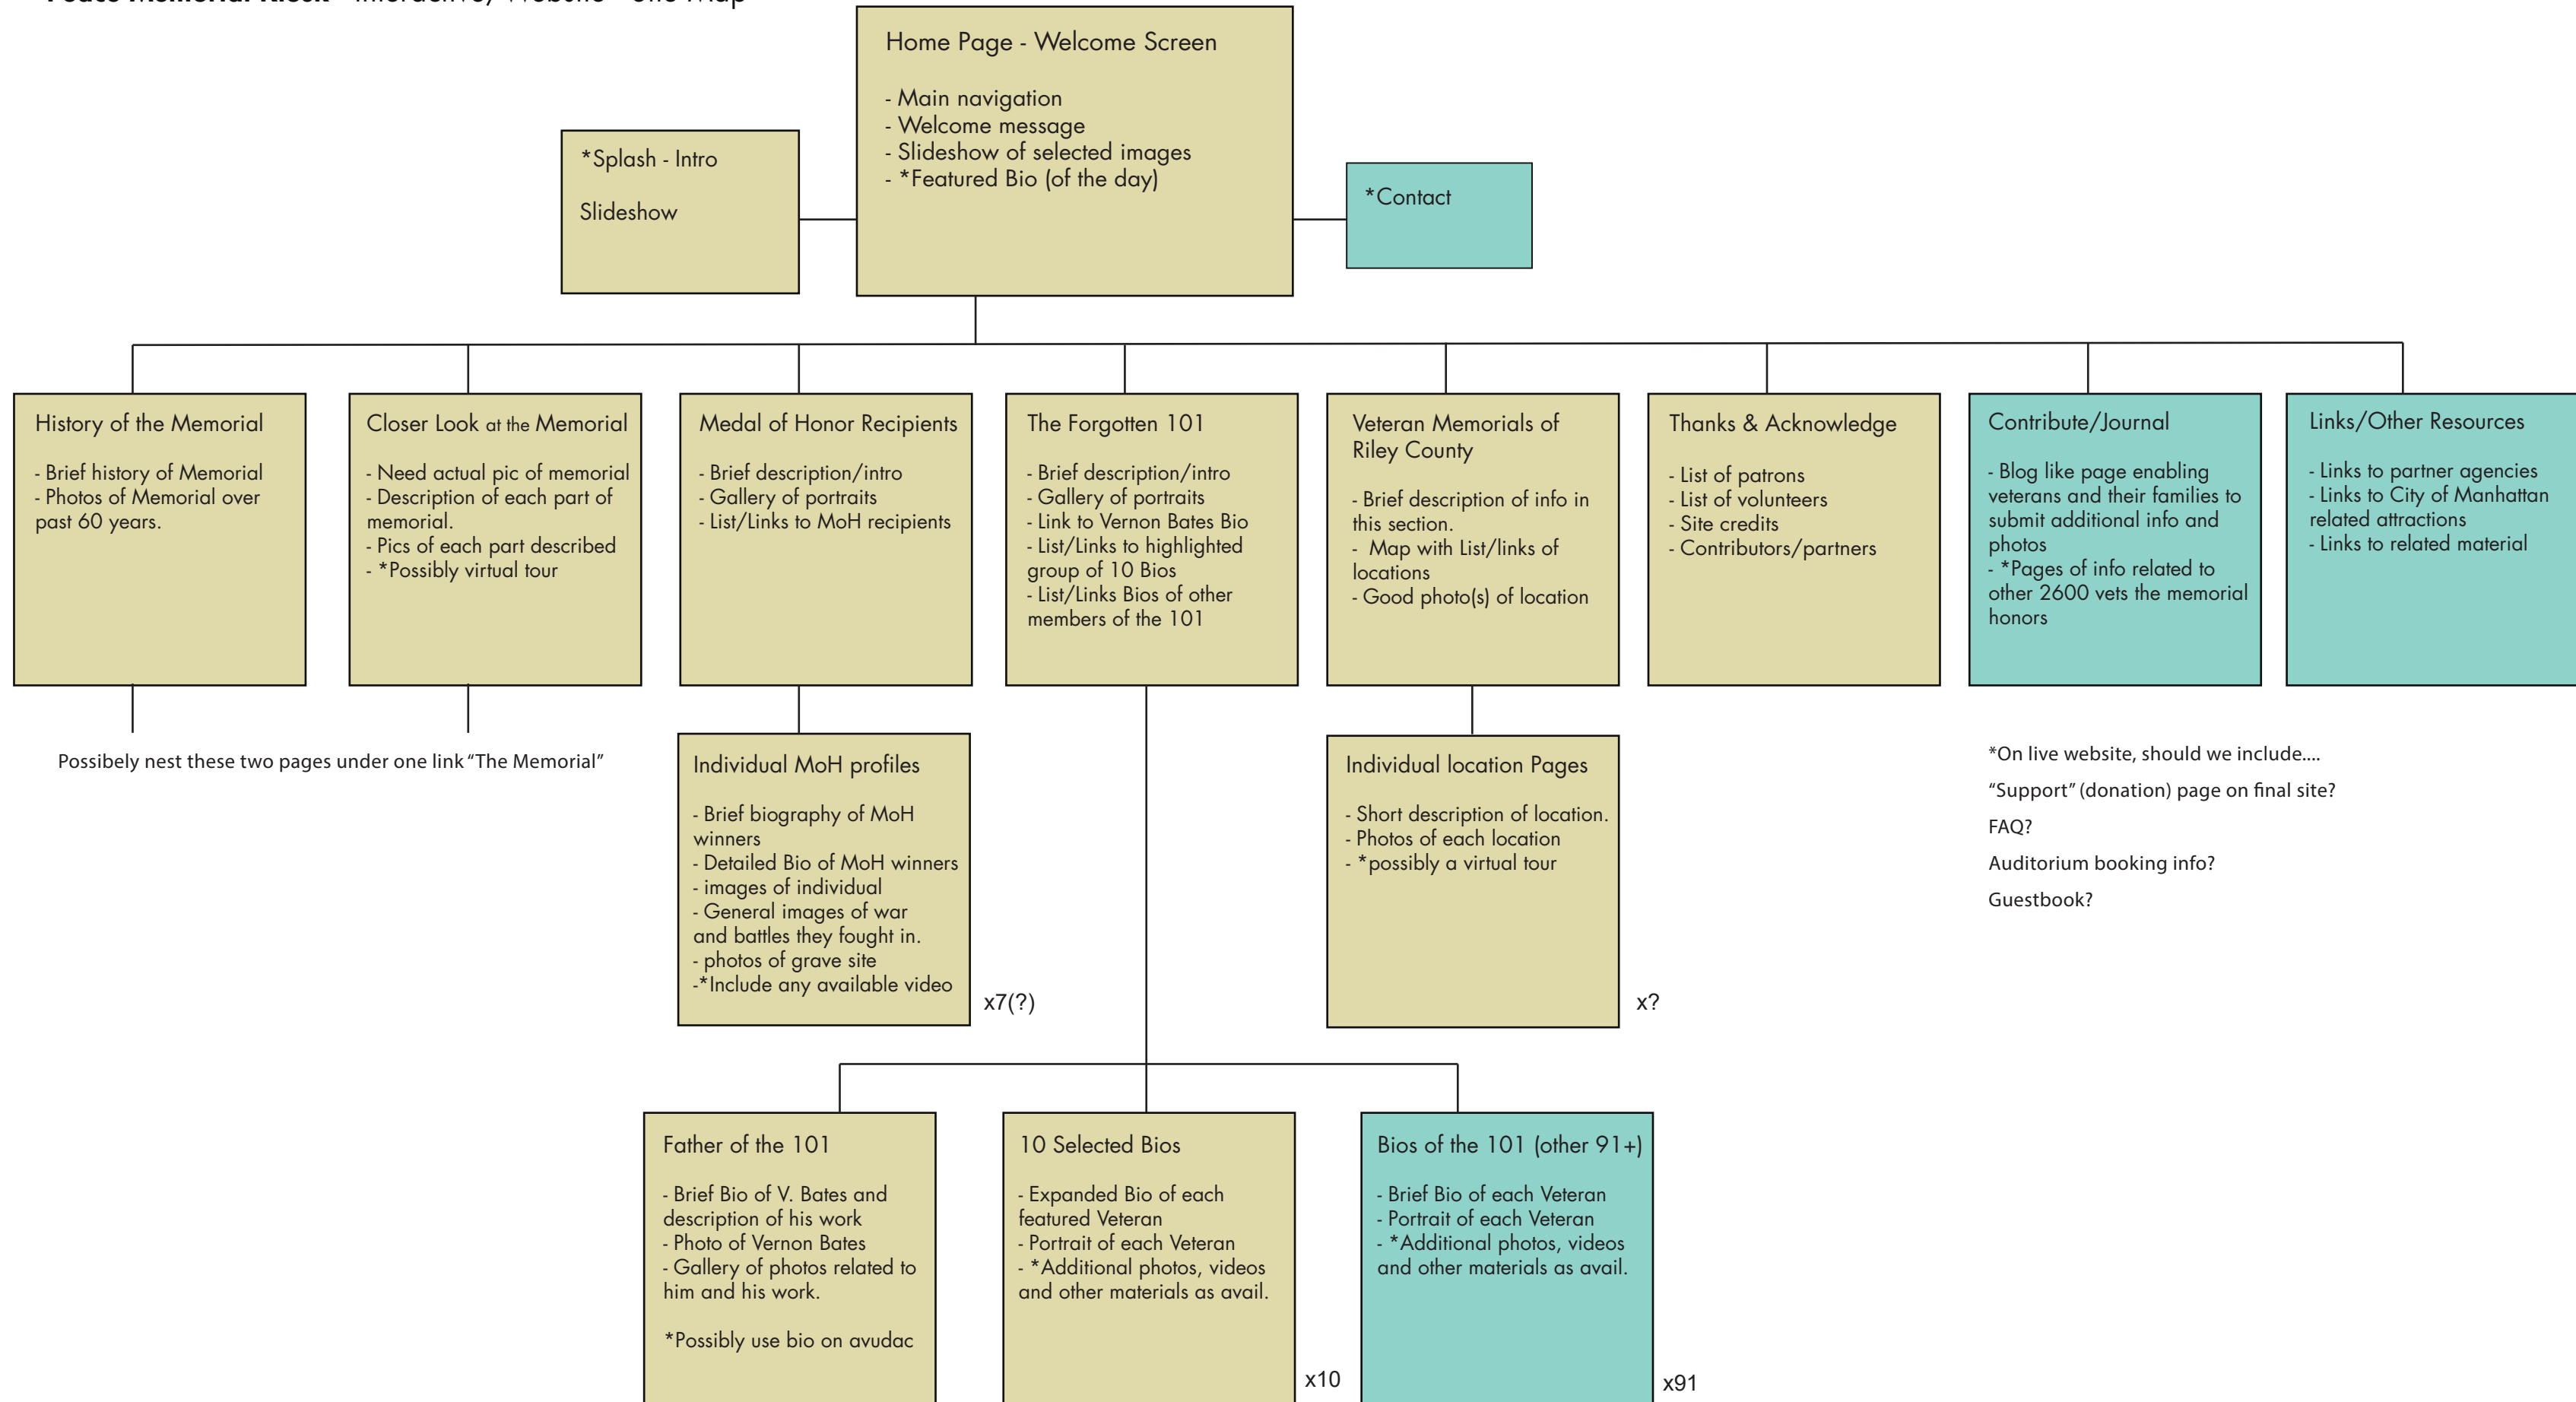

**Peace Memorial Kiosk - Interactive/Website - Site Map**

Content to be completed by memorial dedication.

Content that will require continued development and management. Will be available later on the kiosks live "sister" website.

\*Optional pages which can be left out or included in other page. (Content area names are temporary and meant only to suggest included content.)